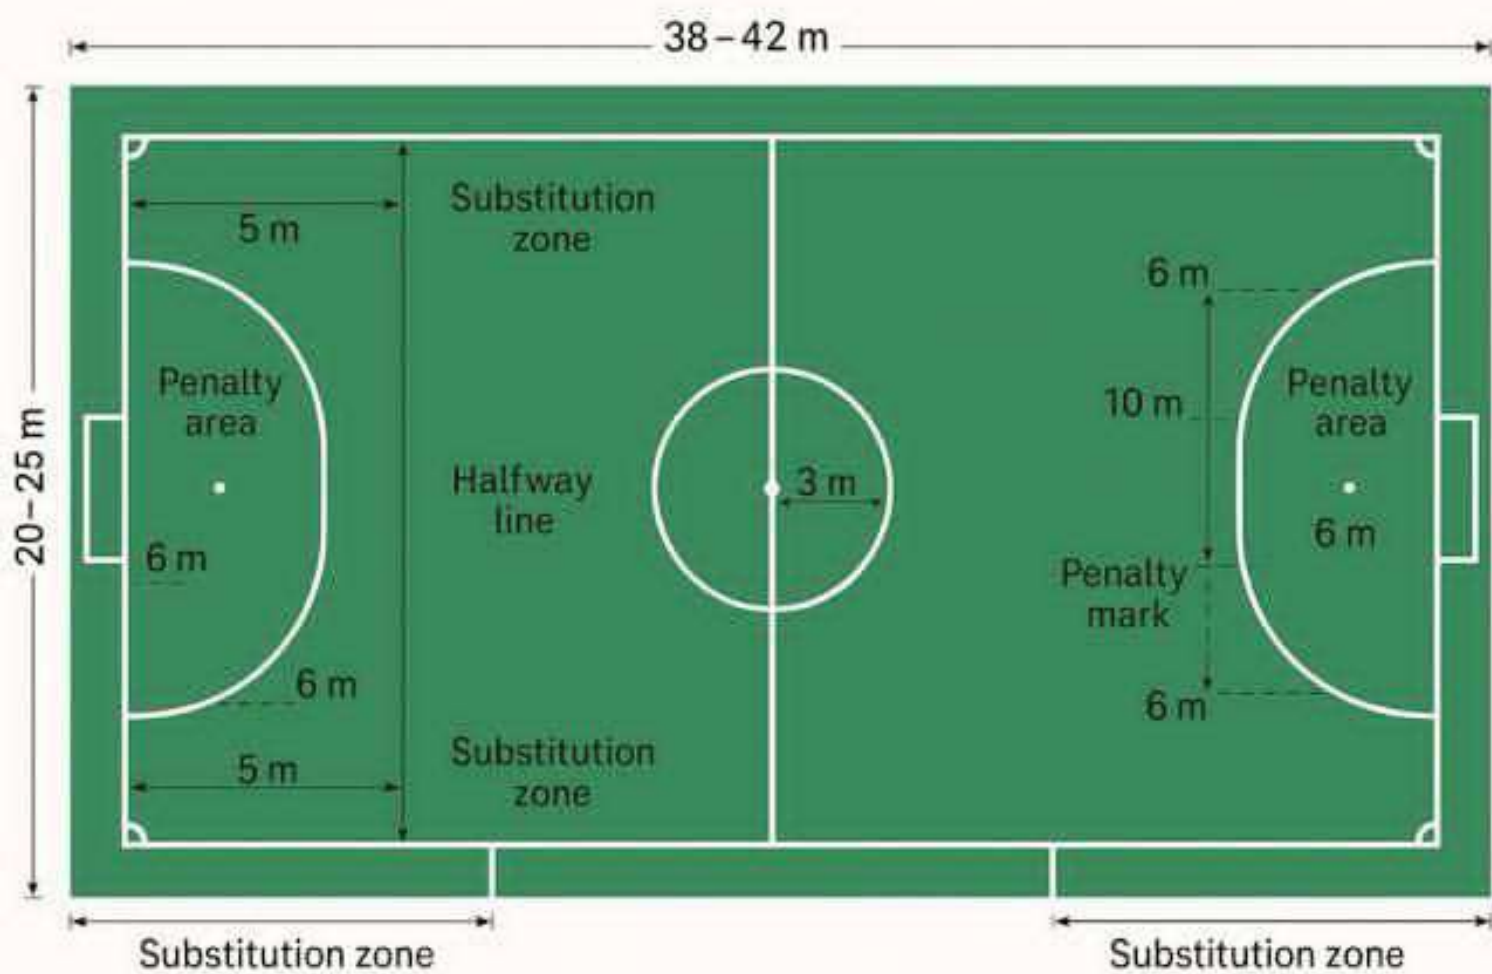

## PICKLEBALL COURT DIMENSIONS & ZONES

NET HEIGHT AT SIDELINE - 36IN (91.44CM)

NET HEIGHT AT CENTRE - 34IN (86.36CM)

# PROPOSED LAYOUT OF SPORTS COMPLEX AT LAITKOR GARRISON SHILLONG

Ball court - Laitkor.